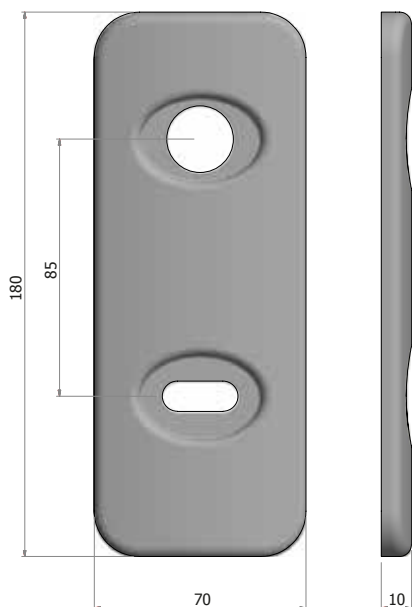

PLACCA/DM/SS

Codice
Code

Finitura
Finishing

PLACCA/DM/SS/AB	Alluminio bronzo - <i>Bronze aluminum</i>
PLACCA/DM/SS/AA	Alluminio argento - <i>Silver aluminum</i>
PLACCA/DM/SS/O	Ottone lucido verniciato - <i>Polished brass</i>
PLACCA/DM/SS/OG	Ottone graffiato - <i>Scratched brass</i>
PLACCA/DM/SS/OS	Ottone satinato - <i>Satin brass</i>
PLACCA/DM/SS/CL	Cromo lucido - <i>Polished chrome</i>
PLACCA/DM/SS/CS	Cromo satinato - <i>Satin chrome</i>