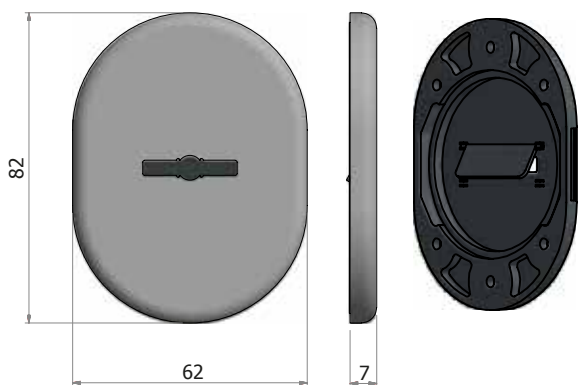

MDM/CT

Codice Code	Finitura Finishing
MDM/AB/CT	Alluminio bronzo - <i>Bronze aluminum</i>
MDM/AA/CT	Alluminio argento - <i>Silver aluminum</i>
MDM/O/CT	Ottone lucido verniciato - <i>Polished brass</i>
MDM/OG/CT	Ottone graffiato - <i>Scratched brass</i>
MDM/OS/CT	Ottone satinato - <i>Satin brass</i>
MDM/CL/CT	Cromo lucido - <i>Polished chrome</i>
MDM/CS/CT	Cromo satinato - <i>Satin chrome</i>
MDM/KSV/CT	Nickel satinato verniciato - <i>Satin nickel</i>
MDM/NO/CT	Nero opaco - <i>Matt black</i>