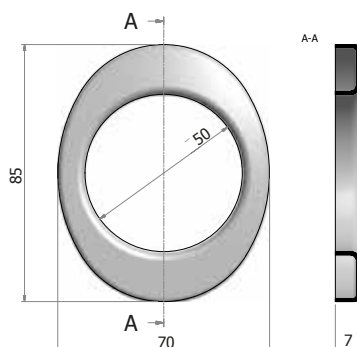

ME50/85x70/IMB

Codice Code	Finitura Finishing
ME50/85x70/AB/IMB	Alluminio bronzo - <i>Bronze aluminum</i>
ME50/85x70/AA/IMB	Alluminio argento - <i>Silver aluminum</i>
ME50/85x70/O/IMB	Ottone lucido verniciato - <i>Polished brass</i>
ME50/85x70/OG/IMB	Ottone graffiato - <i>Scratched brass</i>
ME50/85x70/OS/IMB	Ottone satinato - <i>Satin brass</i>
ME50/85x70/CL/IMB	Cromo lucido - <i>Polished chrome</i>
ME50/85x70/CS/IMB	Cromo satinato - <i>Satin chrome</i>
ME50/85x70/KSV/IMB	Nickel satinato verniciato - <i>Satin nickel</i>
ME50/85x70/NO/IMB	Nero opaco - <i>Matt black</i>