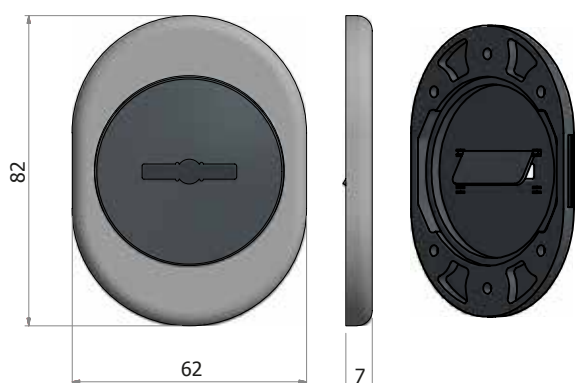

MDM/PLAST/CT

Codice Code	Finitura Finishing
MDM/AB/PLAST/CT	Alluminio bronzo - <i>Bronze aluminum</i>
MDM/AA/PLAST/CT	Alluminio argento - <i>Silver aluminum</i>
MDM/O/PLAST/CT	Ottone lucido verniciato - <i>Polished brass</i>
MDM/OG/PLAST/CT	Ottone graffiato - <i>Scratched brass</i>
MDM/OS/PLAST/CT	Ottone satinato - <i>Satin brass</i>
MDM/CL/PLAST/CT	Cromo lucido - <i>Polished chrome</i>
MDM/CS/PLAST/CT	Cromo satinato - <i>Satin chrome</i>
MDM/KSV/PLAST/CT	Nickel satinato verniciato - <i>Satin nickel</i>
MDM/NO/PLAST/CT	Nero opaco - <i>Matt black</i>