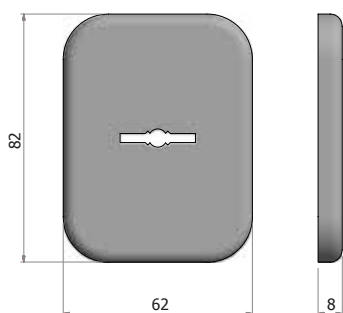

MDM/LINE

Codice
Code

Finitura
Finishing

MDM/LINE/O	Ottone lucido verniciato - <i>Polished brass</i>
MDM/LINE/OG	Ottone graffiato - <i>Scratched brass</i>
MDM/LINE/OS	Ottone satinato - <i>Satin brass</i>
MDM/LINE/CL	Cromo lucido - <i>Polished chrome</i>
MDM/LINE/CS	Cromo satinato - <i>Satin chrome</i>
MDM/LINE/KSV	Nickel satinato verniciato - <i>Satin nickel</i>
MDM/LINE/NO	Nero opaco - <i>Matt black</i>