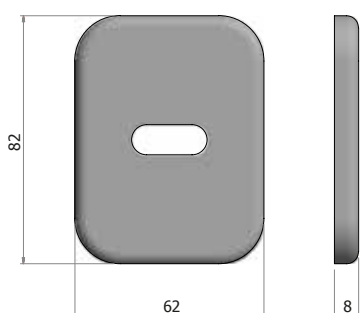

M/PLS/LINE

Codice
Code

Finitura
Finishing

M/PLS/LINE/O	Ottone lucido verniciato - <i>Polished brass</i>
M/PLS/LINE/OG	Ottone graffiato - <i>Scratched brass</i>
M/PLS/LINE/OS	Ottone satinato - <i>Satin brass</i>
M/PLS/LINE/CL	Cromo lucido - <i>Polished chrome</i>
M/PLS/LINE0/CS	Cromo satinato - <i>Satin chrome</i>
M/PLS/LINE0/KSV	Nickel satinato verniciato - <i>Satin nickel</i>
M/PLS/LINE/NO	Nero opaco - <i>Matt black</i>