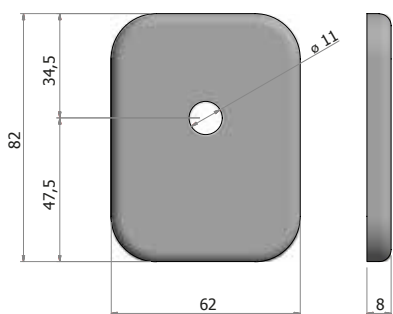

MP/LINE

Codice
Code

Finitura
Finishing

MP/LINE/O	Ottone lucido verniciato - <i>Polished brass</i>
MP/LINE/OG	Ottone graffiato - <i>Scratched brass</i>
MP/LINE/OS	Ottone satinato - <i>Satin brass</i>
MP/LINE/CL	Cromo lucido - <i>Polished chrome</i>
MP/LINE0/CS	Cromo satinato - <i>Satin chrome</i>
MP/LINE/KSV	Nickel satinato verniciato - <i>Satin nickel</i>
MP/LINE/NO	Nero opaco - <i>Matt black</i>