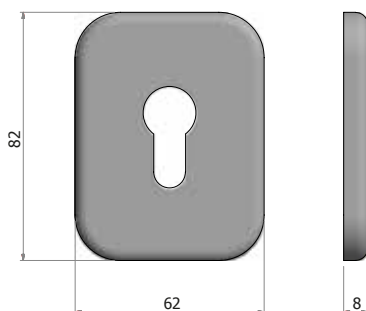

MY/LINE

Codice
Code

Finitura
Finishing

MY/LINE/O	Ottone lucido verniciato - <i>Polished brass</i>
MY/LINE6/OG	Ottone graffiato - <i>Scratched brass</i>
MY/LINE/OS	Ottone satinato - <i>Satin brass</i>
MY/LINE/CL	Cromo lucido - <i>Polished chrome</i>
MY/LINE/CS	Cromo satinato - <i>Satin chrome</i>
MY/LINE/KSV	Nickel satinato verniciato - <i>Satin nickel</i>
MY/LINE/NO	Nero opaco - <i>Matt black</i>